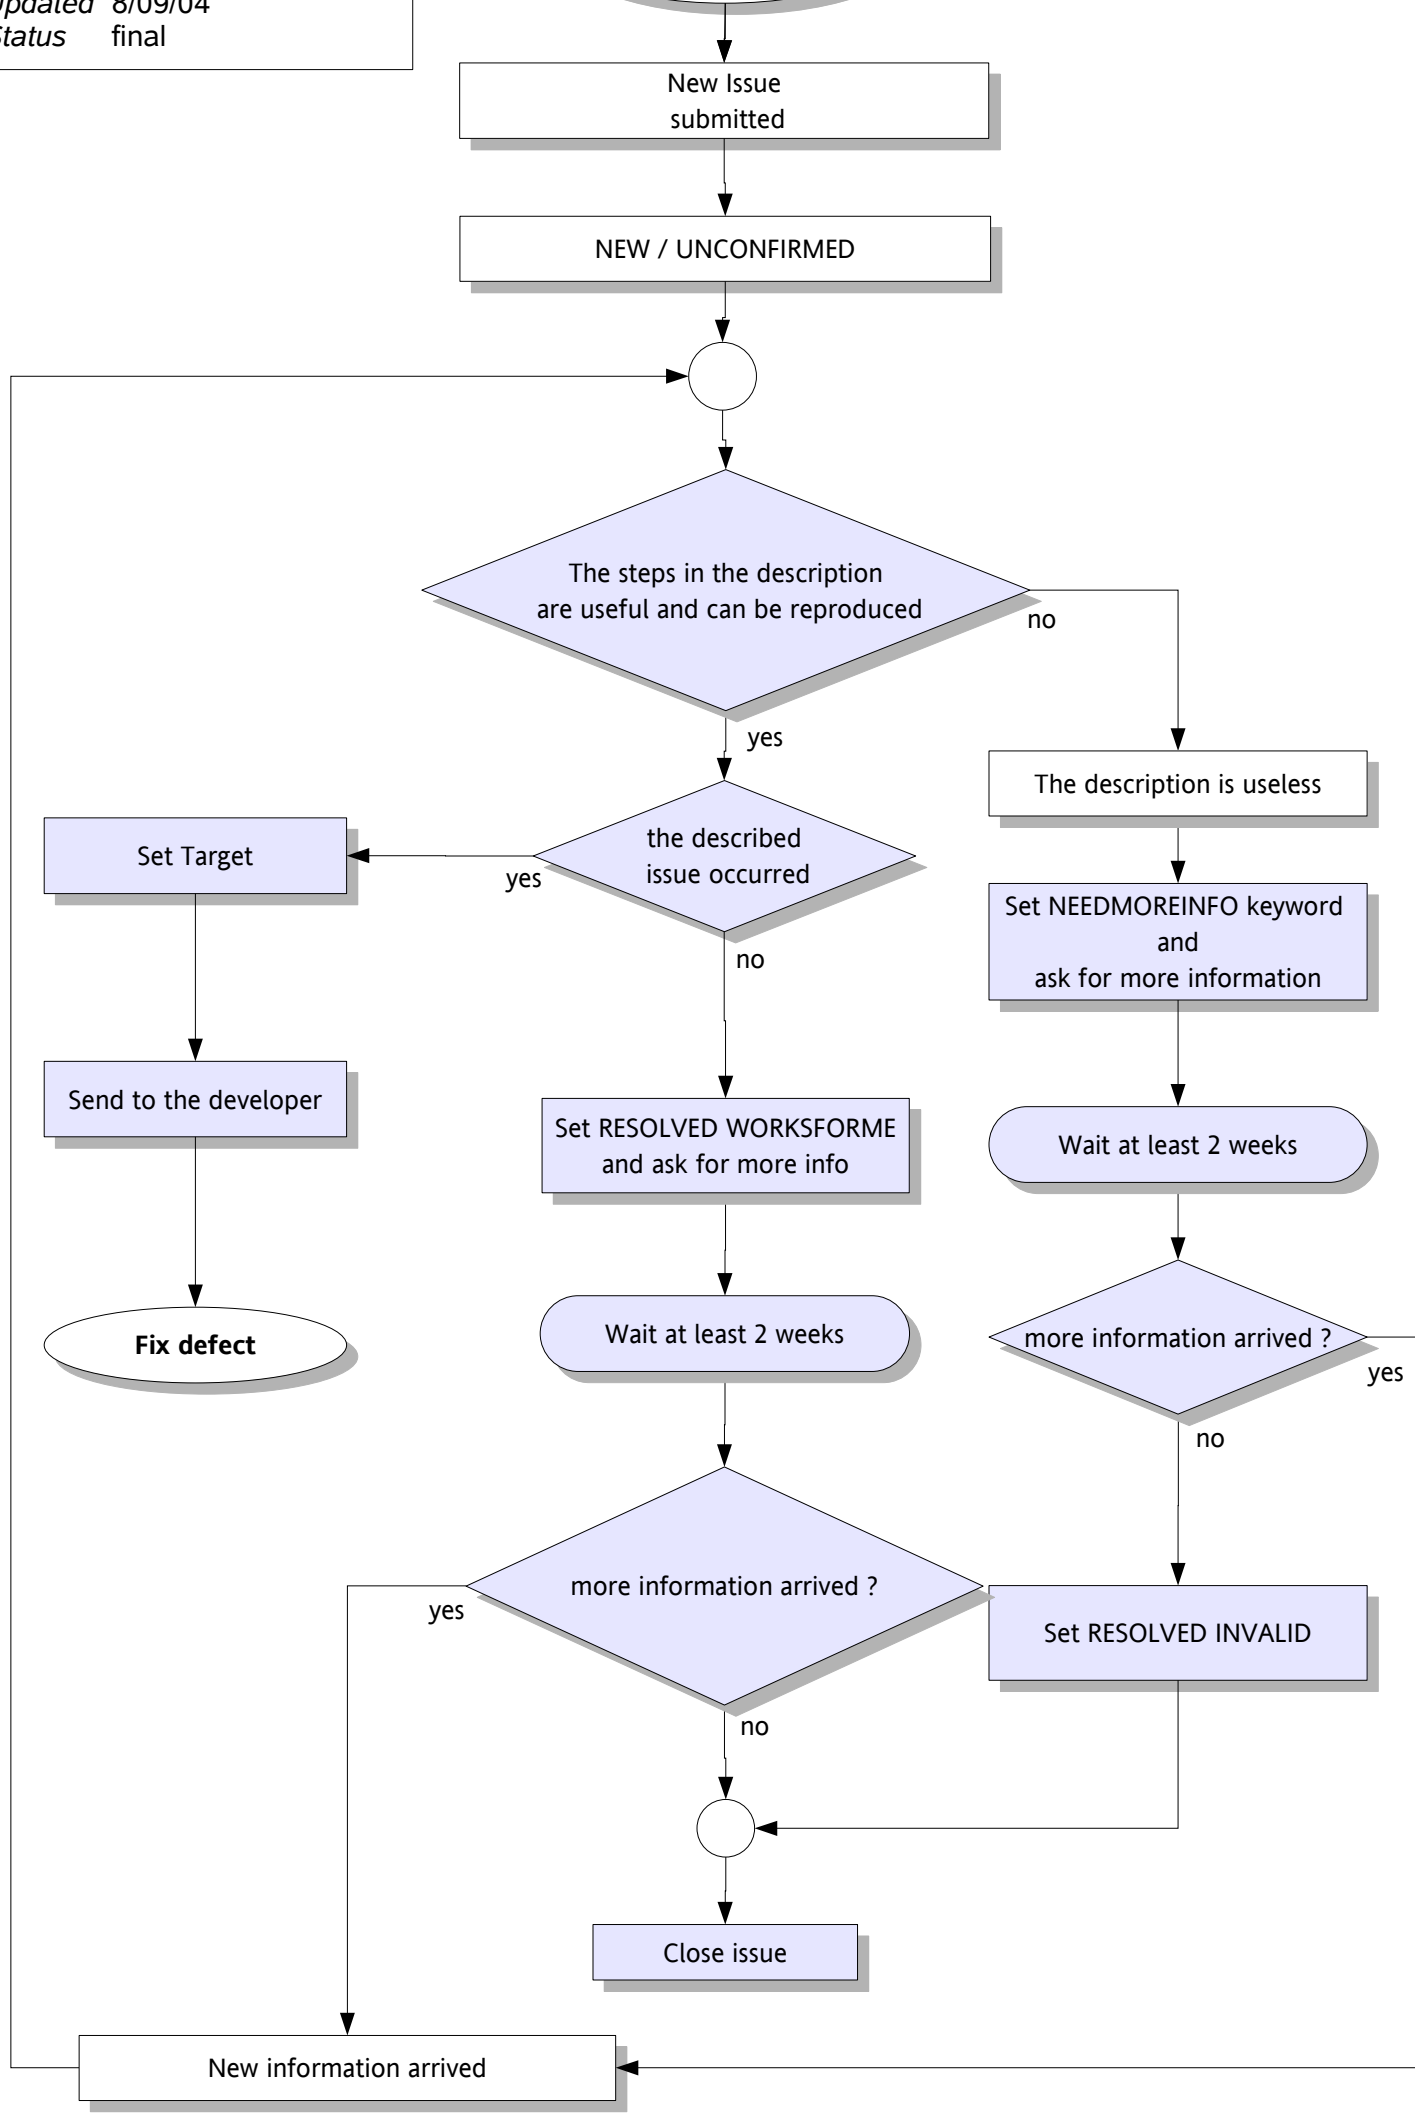

Handling for defect issues	
Owner	Marc Neumann
Updated	8/09/04
Status	final

Handling for defect Issues

Group, team, role

QA

* The use of the effort and completed field are not yet official announced. So it's more a CAN than a MUST.

Group, team, role

DEV

Group, team, role

QA