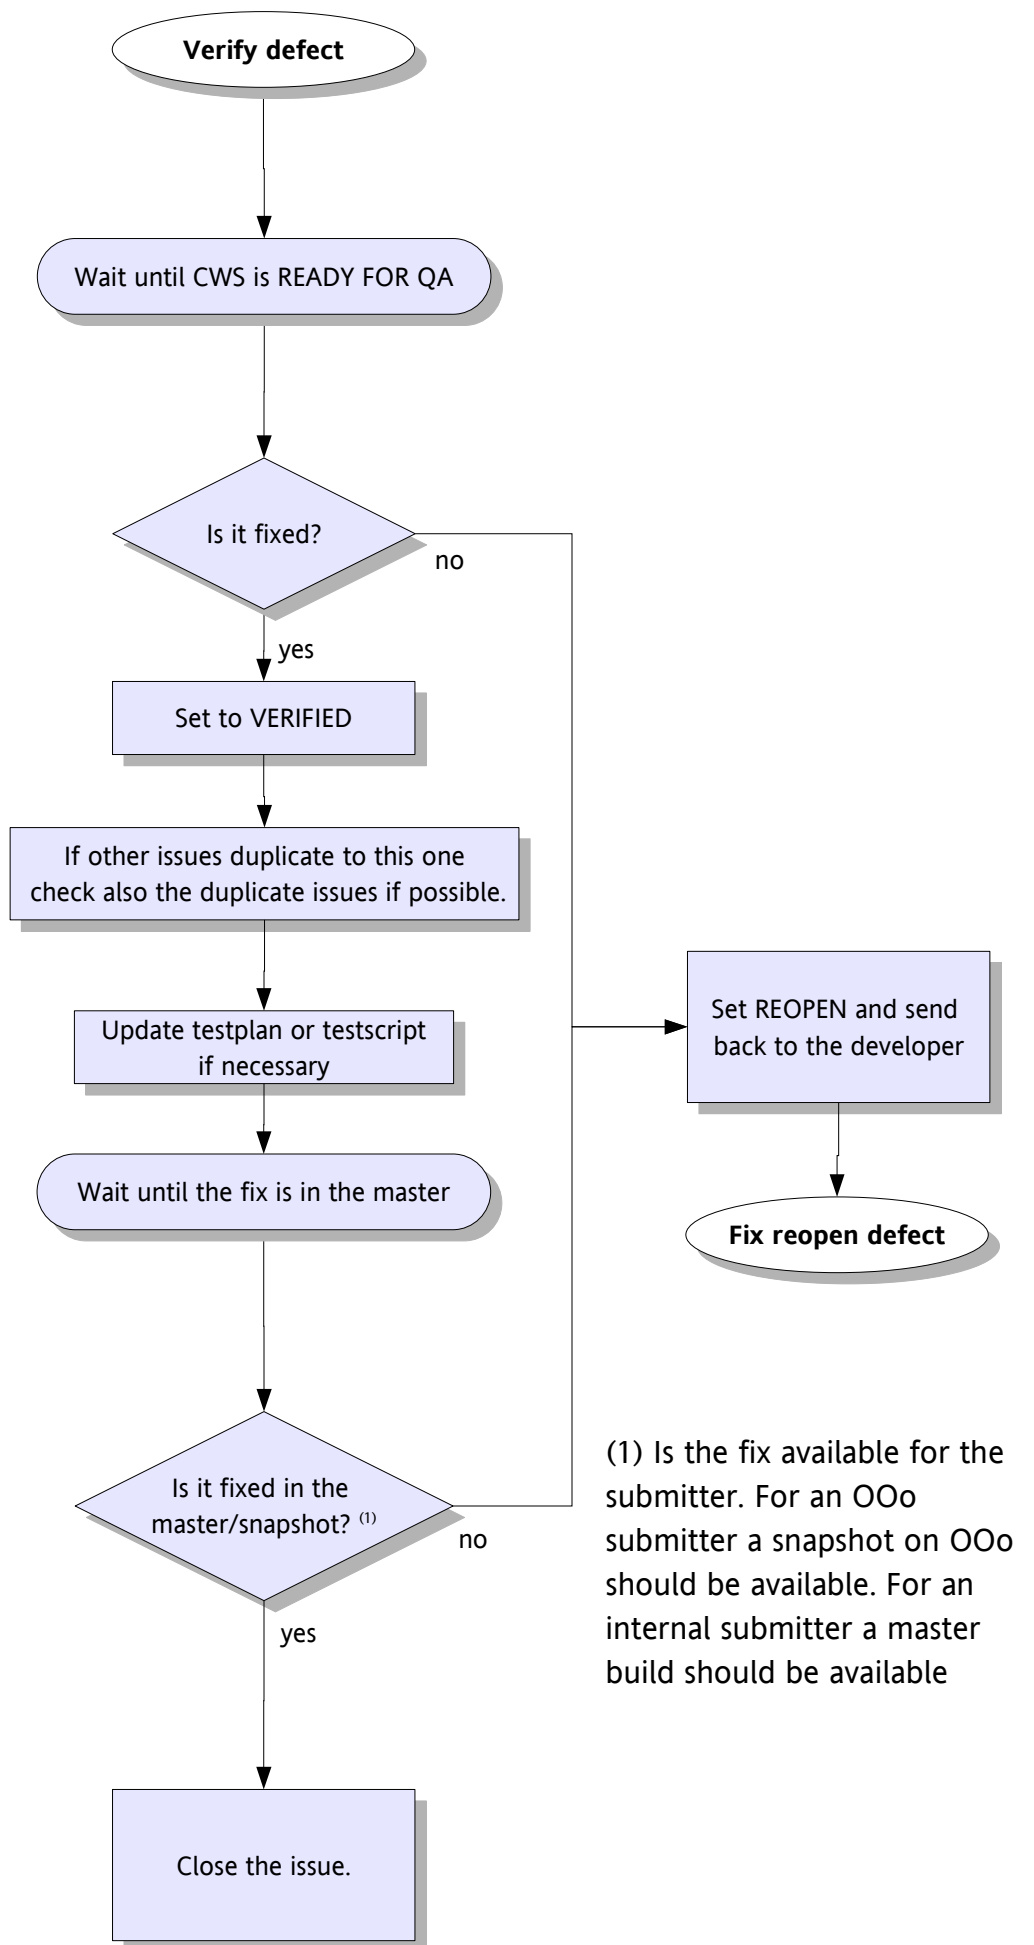

Group, team, role

QA